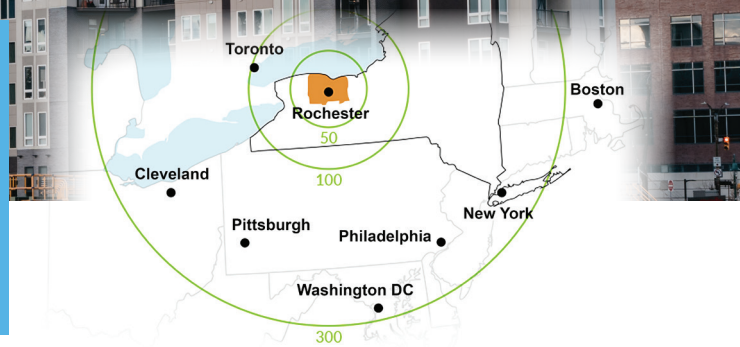

#1

TOP METRO IN
US FOR FUTURE
GROWTH

COMMERCIAL REAL
ESTATE RATES ARE

54%

LOWER THAN THE
NATIONAL AVERAGE

**TOP
FIVE**

PATENT-PRODUCING
MAJOR METRO

We're excited about this area. There's a lot of top talent. The industry, the innovation, the technical experience, the work ethic is all attractive to us.

- Phil LaMothe, Vice President of Manufacturing, fairlife

Big Enough to Matter. Easy Enough to Connect.

DISTANCE TO MAJOR NORTHEAST MARKETS

Boston	390 miles
Cleveland	250 miles
New York	330 miles
Philadelphia	340 miles
Toronto	150 miles
Washington, DC	330 miles

We're located within 500 miles of one-third of the US and Canadian populations. That means you get easy access to major markets without the major-market costs. And our average real-time commute is 21.2 minutes. That's five minutes less than the national average.

Source: U.S. News and World Report, 2023

Several compelling factors led Edwards to choose the Greater Rochester area for its new facility:

Proximity to Customers:

The region's strategic location places us near new semiconductor manufacturing sites, allowing us to better serve our customers.